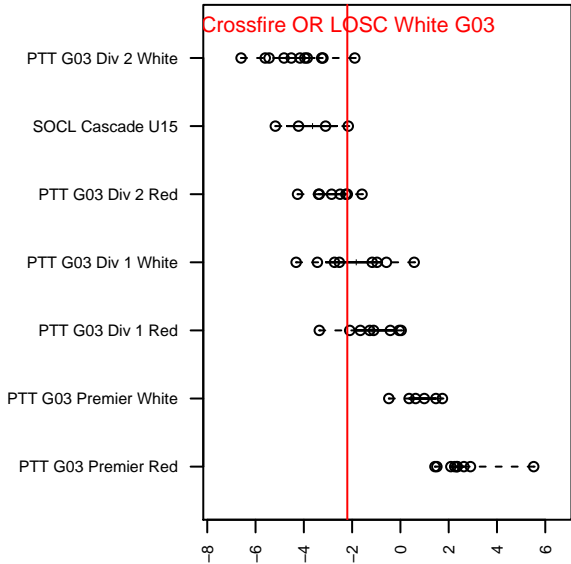

Crossfire OR LOSC White G03

Crossfire Oregon
 Lake Oswego, OR
 G03 total strength=977
 attack=1.54 defense=2.21
 fall league = PTT G03 Div 2 Red
 spr league = Spr OYS G03 Div 2 White

alt names used:
 LOSC AVALANCHE 2003
 LOSC AVALANCHE 2003 (OR)
 LOSC AVALANCHE 2003 (OR)
 LOSC 03G White
 LOSC 2003 Blue White
 LOSC 03G White

Venues played:
 2016 Clash At the Border Silver/Bronze U14
 2016 PCU Summer Classic U14
 2016 Oswego Nike Cup Bronze U14
 2016 Bend Premier Cup Nadia Nadim (Silver) I
 2016 PTT G03 Division 2 Red
 2016 Spr OYS G03 Division 2 White

**attack and defense variance (black dot)
relative to other teams
and top 10 in region**

**attack and defense rating
relative to others at age
and all opponents in last 13 months**

Performance relative to 13 month average