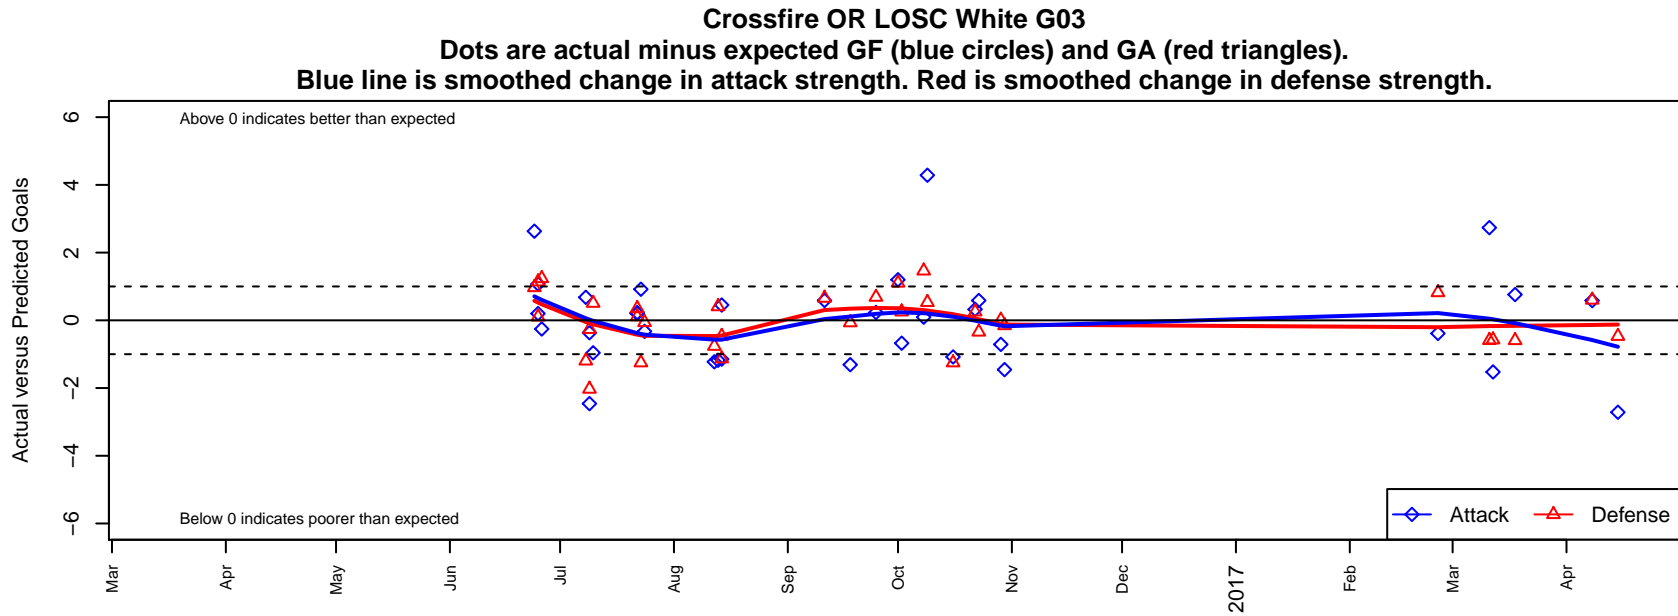

Crossfire OR LOSC White G03

Crossfire Oregon
 Lake Oswego, OR
 G03 total strength=977
 attack=1.54 defense=2.21
 fall league = PTT G03 Div 2 Red
 spr league = Spr OYS G03 Div 2 White

alt names used:
 LOSC AVALANCHE 2003
 LOSC AVALANCHE 2003 (OR)
 LOSC AVALANCHE 2003 (OR)
 LOSC 03G White
 LOSC 2003 Blue White
 LOSC 03G White

**attack and defense variance (black dot)
relative to other teams
and top 10 in region**

**attack and defense rating
relative to others at age
and all opponents in last 13 months**

Performance relative to 13 month average