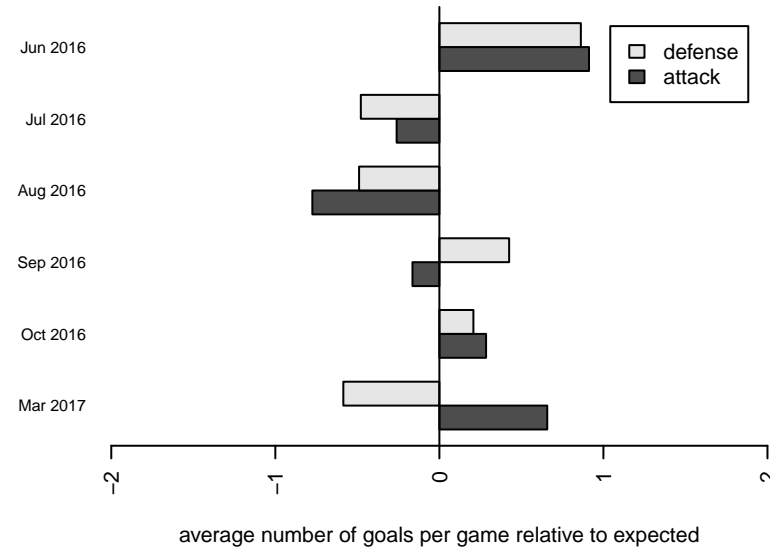

Performance relative to 13 month average