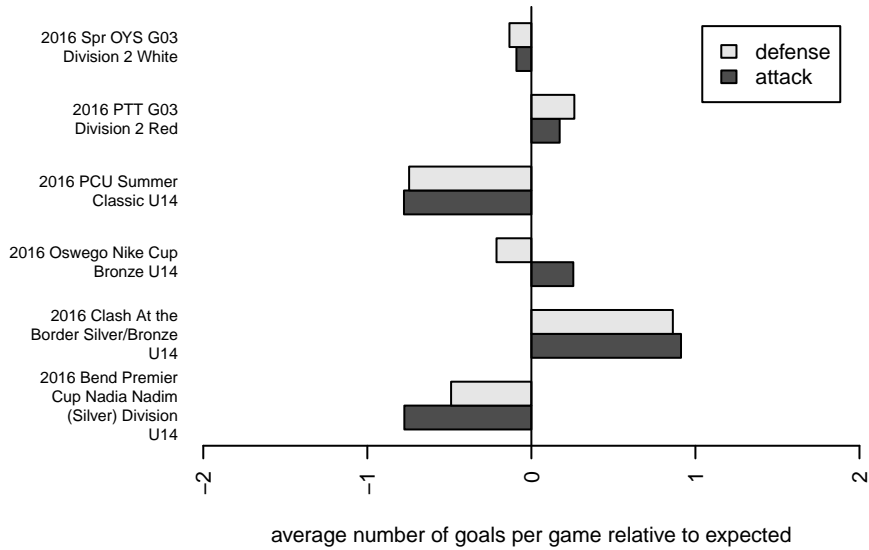

Crossfire OR LOSC White G03

Crossfire Oregon
 Lake Oswego, OR
 G03 total strength=977
 attack=1.54 defense=2.21
 fall league = PTT G03 Div 2 Red
 spr league = Spr OYS G03 Div 2 White

alt names used:
 LOSC AVALANCHE 2003
 LOSC AVALANCHE 2003 (OR)
 LOSC AVALANCHE 2003 (OR)
 LOSC 03G White
 LOSC 2003 Blue White
 LOSC 03G White

Venues played:
 2016 Clash At the Border Silver/Bronze U14
 2016 PCU Summer Classic U14
 2016 Oswego Nike Cup Bronze U14
 2016 Bend Premier Cup Nadia Nadim (Silver) I
 2016 PTT G03 Division 2 Red
 2016 Spr OYS G03 Division 2 White

**attack and defense variance (black dot)
relative to other teams
and top 10 in region**

**attack and defense rating
relative to others at age
and all opponents in last 13 months**

Performance relative to 13 month average