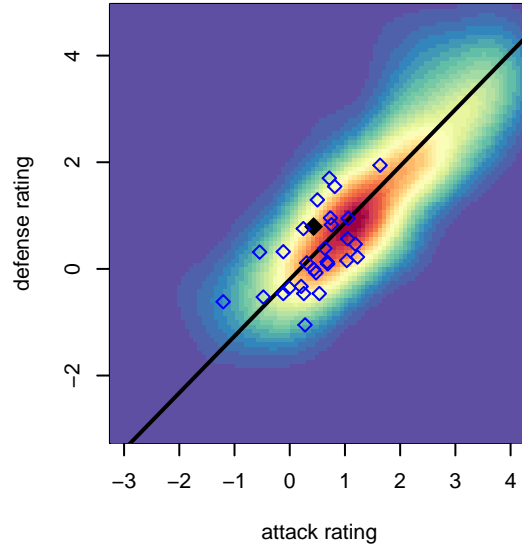

Crossfire OR LOSC White G03

Crossfire Oregon
 Lake Oswego, OR
 G03 total strength=977
 attack=1.54 defense=2.21
 fall league = PTT G03 Div 2 Red
 spr league = Spr OYS G03 Div 2 White

alt names used:
 LOSC AVALANCHE 2003
 LOSC AVALANCHE 2003 (OR)
 LOSC AVALANCHE 2003 (OR)
 LOSC 03G White
 LOSC 2003 Blue White
 LOSC 03G White

Venues played:
 2016 Clash At the Border Silver/Bronze U14
 2016 PCU Summer Classic U14
 2016 Oswego Nike Cup Bronze U14
 2016 Bend Premier Cup Nadia Nadim (Silver) I
 2016 PTT G03 Division 2 Red
 2016 Spr OYS G03 Division 2 White

**attack and defense variance (black dot)
relative to other teams
and top 10 in region**

**attack and defense rating
relative to others at age
and all opponents in last 13 months**

Performance relative to 13 month average