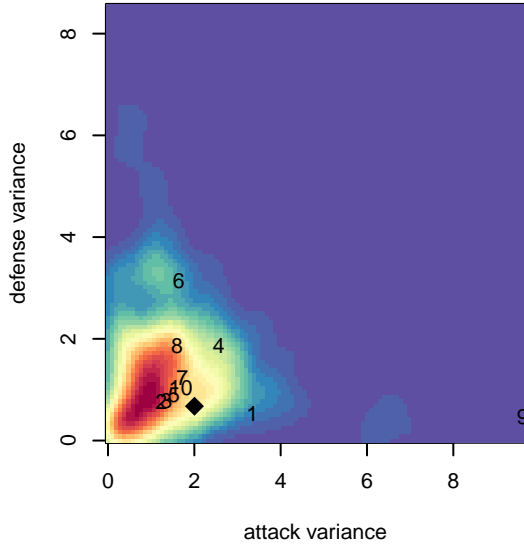

Crossfire OR LOSC White G03

Crossfire Oregon
 Lake Oswego, OR
 G03 total strength=977
 attack=1.54 defense=2.21
 fall league = PTT G03 Div 2 Red
 spr league = Spr OYS G03 Div 2 White

alt names used:
 LOSC AVALANCHE 2003
 LOSC AVALANCHE 2003 (OR)
 LOSC AVALANCHE 2003 (OR)
 LOSC 03G White
 LOSC 2003 Blue White
 LOSC 03G White

**attack and defense variance (black dot)
relative to other teams
and top 10 in region**

**attack and defense rating
relative to others at age
and all opponents in last 13 months**

Performance relative to 13 month average